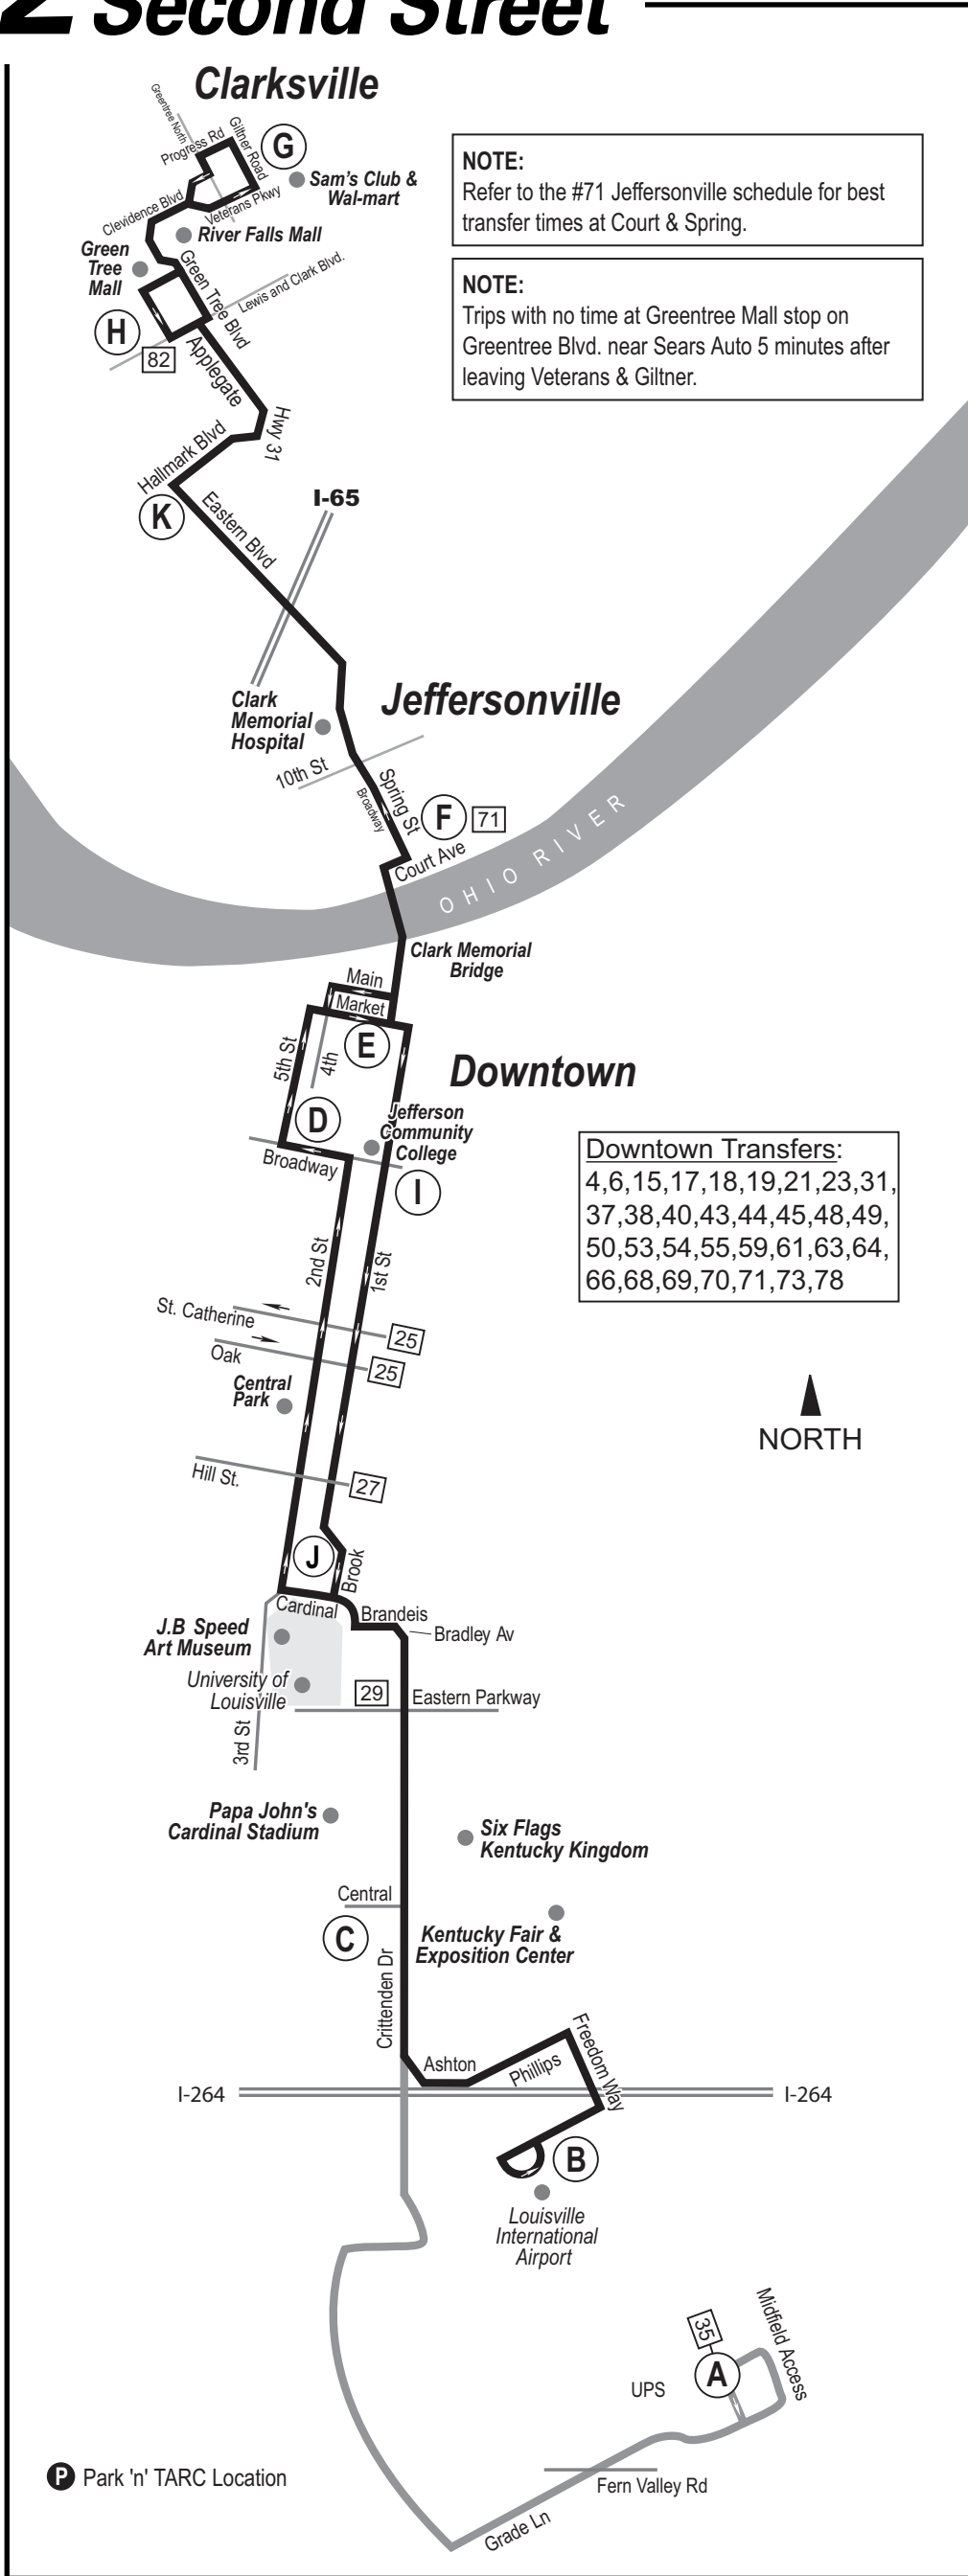

# 2 Second Street

**NOTE:**  
Refer to the #71 Jeffersonville schedule for best transfer times at Court & Spring.

**NOTE:**  
Trips with no time at Greentree Mall stop on Greentree Blvd. near Sears Auto 5 minutes after leaving Veterans & Giltner.

**Downtown Transfers:**  
4,6,15,17,18,19,21,23,31,37,38,40,43,44,45,48,49,50,53,54,55,59,61,63,64,66,68,69,70,71,73,78

**BOLD** times represent P.M.

All trips are bike rack equipped.

All routes are wheelchair accessible.

For Saturday - Sunday - Holiday service see reverse side.

C- Trip begins at 5th & Chestnut 5 minutes before time shown.

# - Trip does not pull through Greentree Mall. Board on Greentree Blvd. at shelter next to Sears Auto Center.

N - Operate to and from New Albany via Rt. 82.

**NOTE:** Trips originating southbound at Fifth & Chestnut stop on Market at Fourth adjacent to the Kentucky International Convention Center.