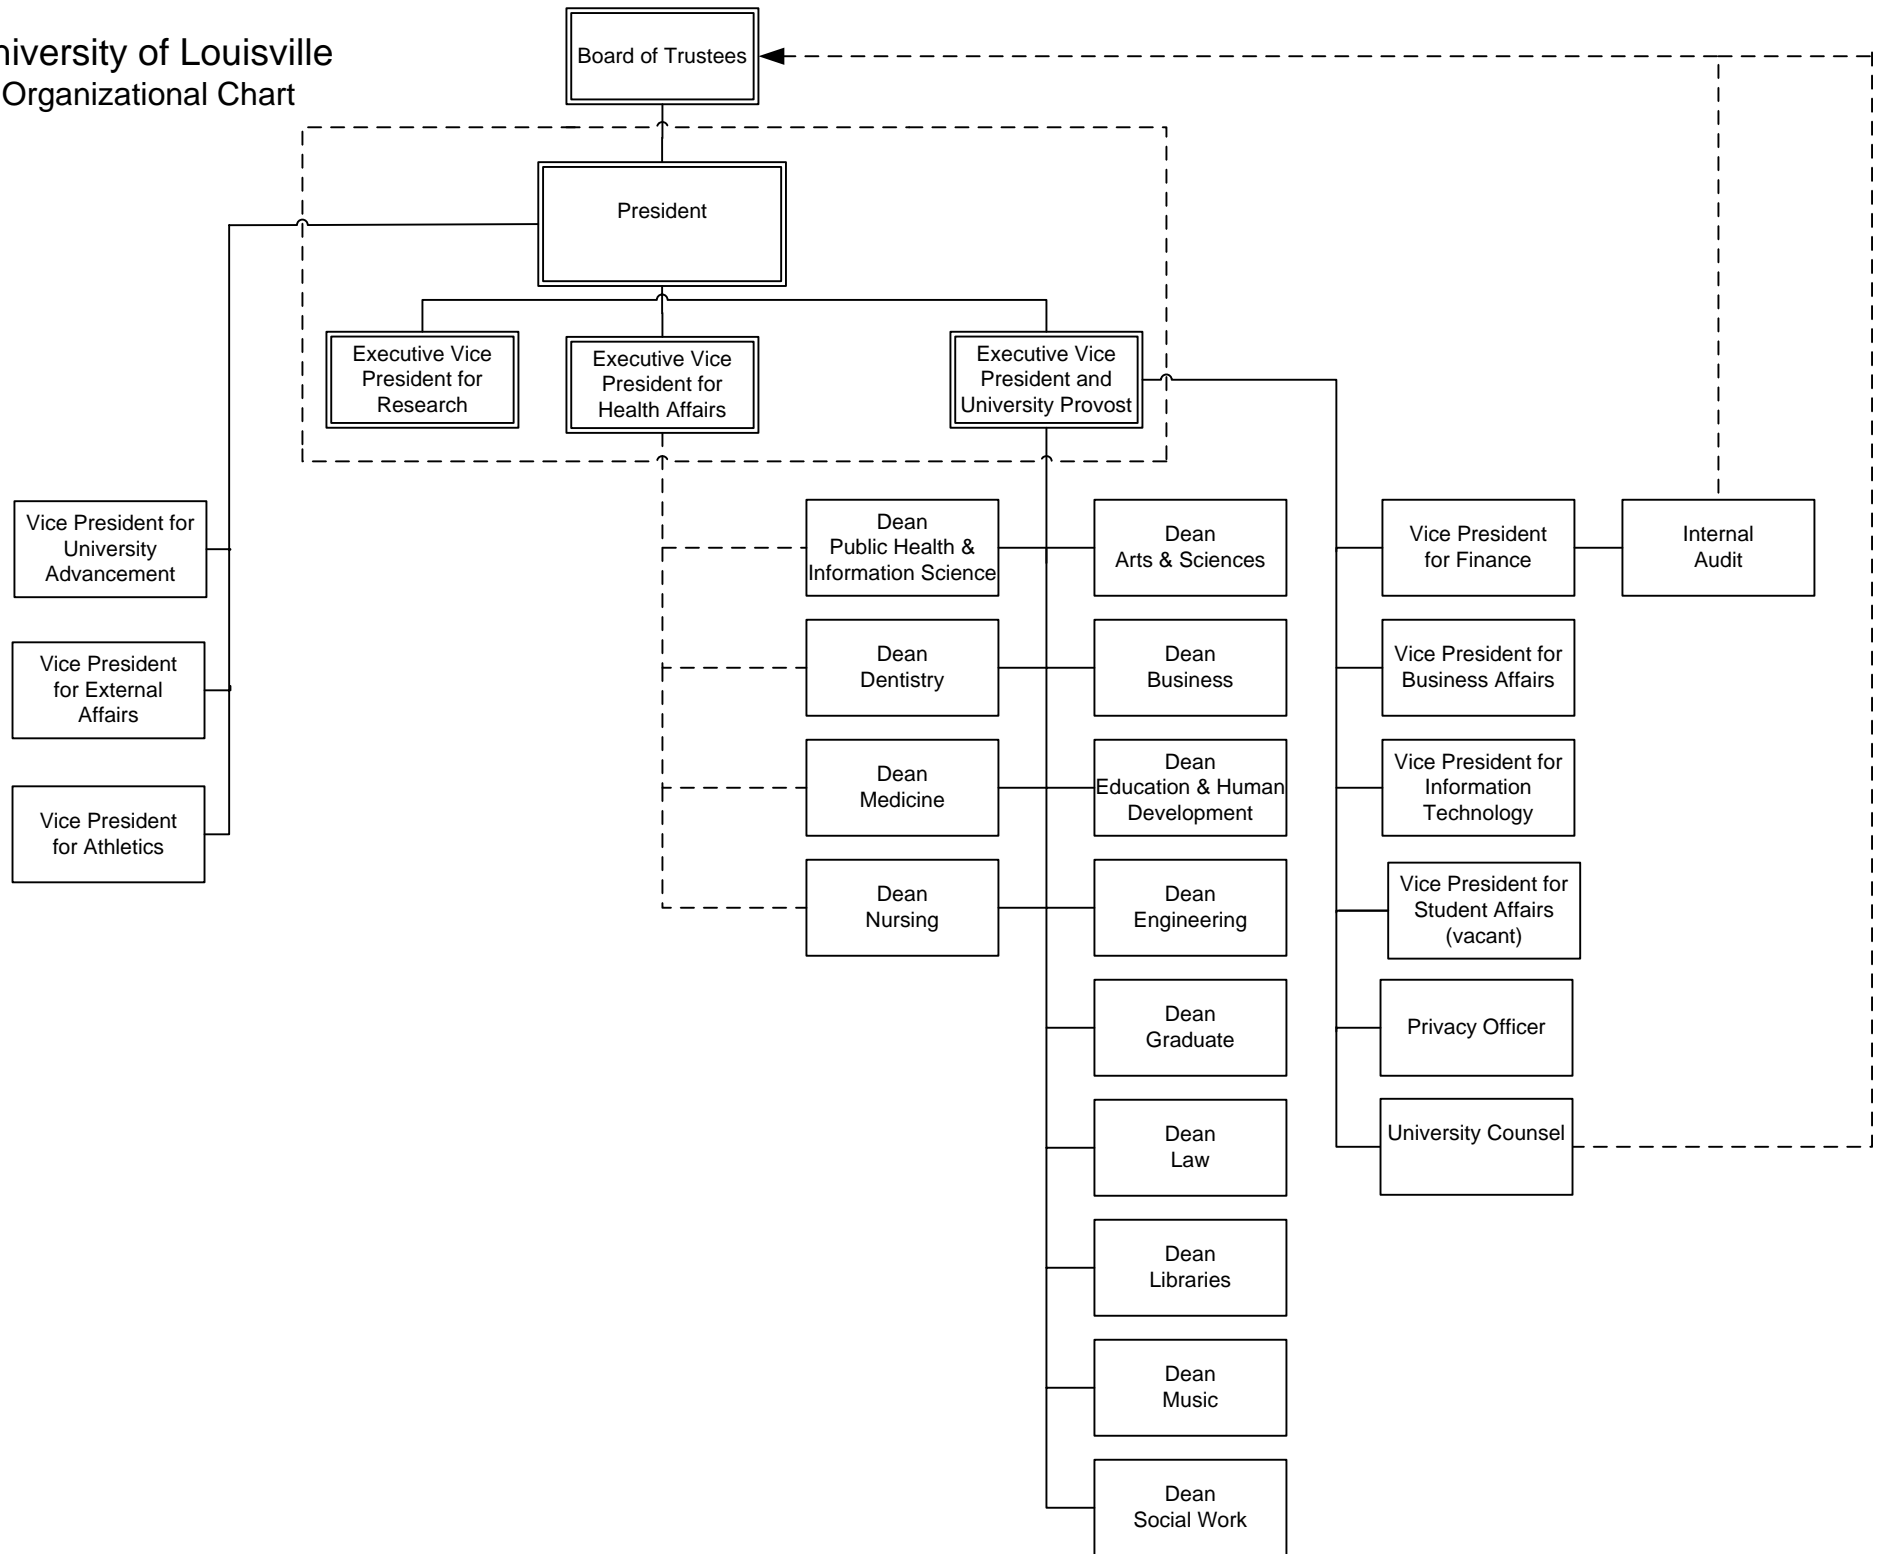

University of Louisville
and
Leadership Team
Organizational Charts

- University of Louisville
- President's Leadership Team
- Executive Vice President and
University Provost
- Executive Vice President for Research
- Executive Vice President for Health Affairs

University of Louisville Organizational Chart

President's Leadership Team
Organizational Chart

Executive Vice President and University Provost Organizational Chart

* Temporary title until Vice President for Student Affairs search is concluded.

Executive Vice President for Research Organizational Chart

Executive Vice President for Health Affairs Organizational Chart