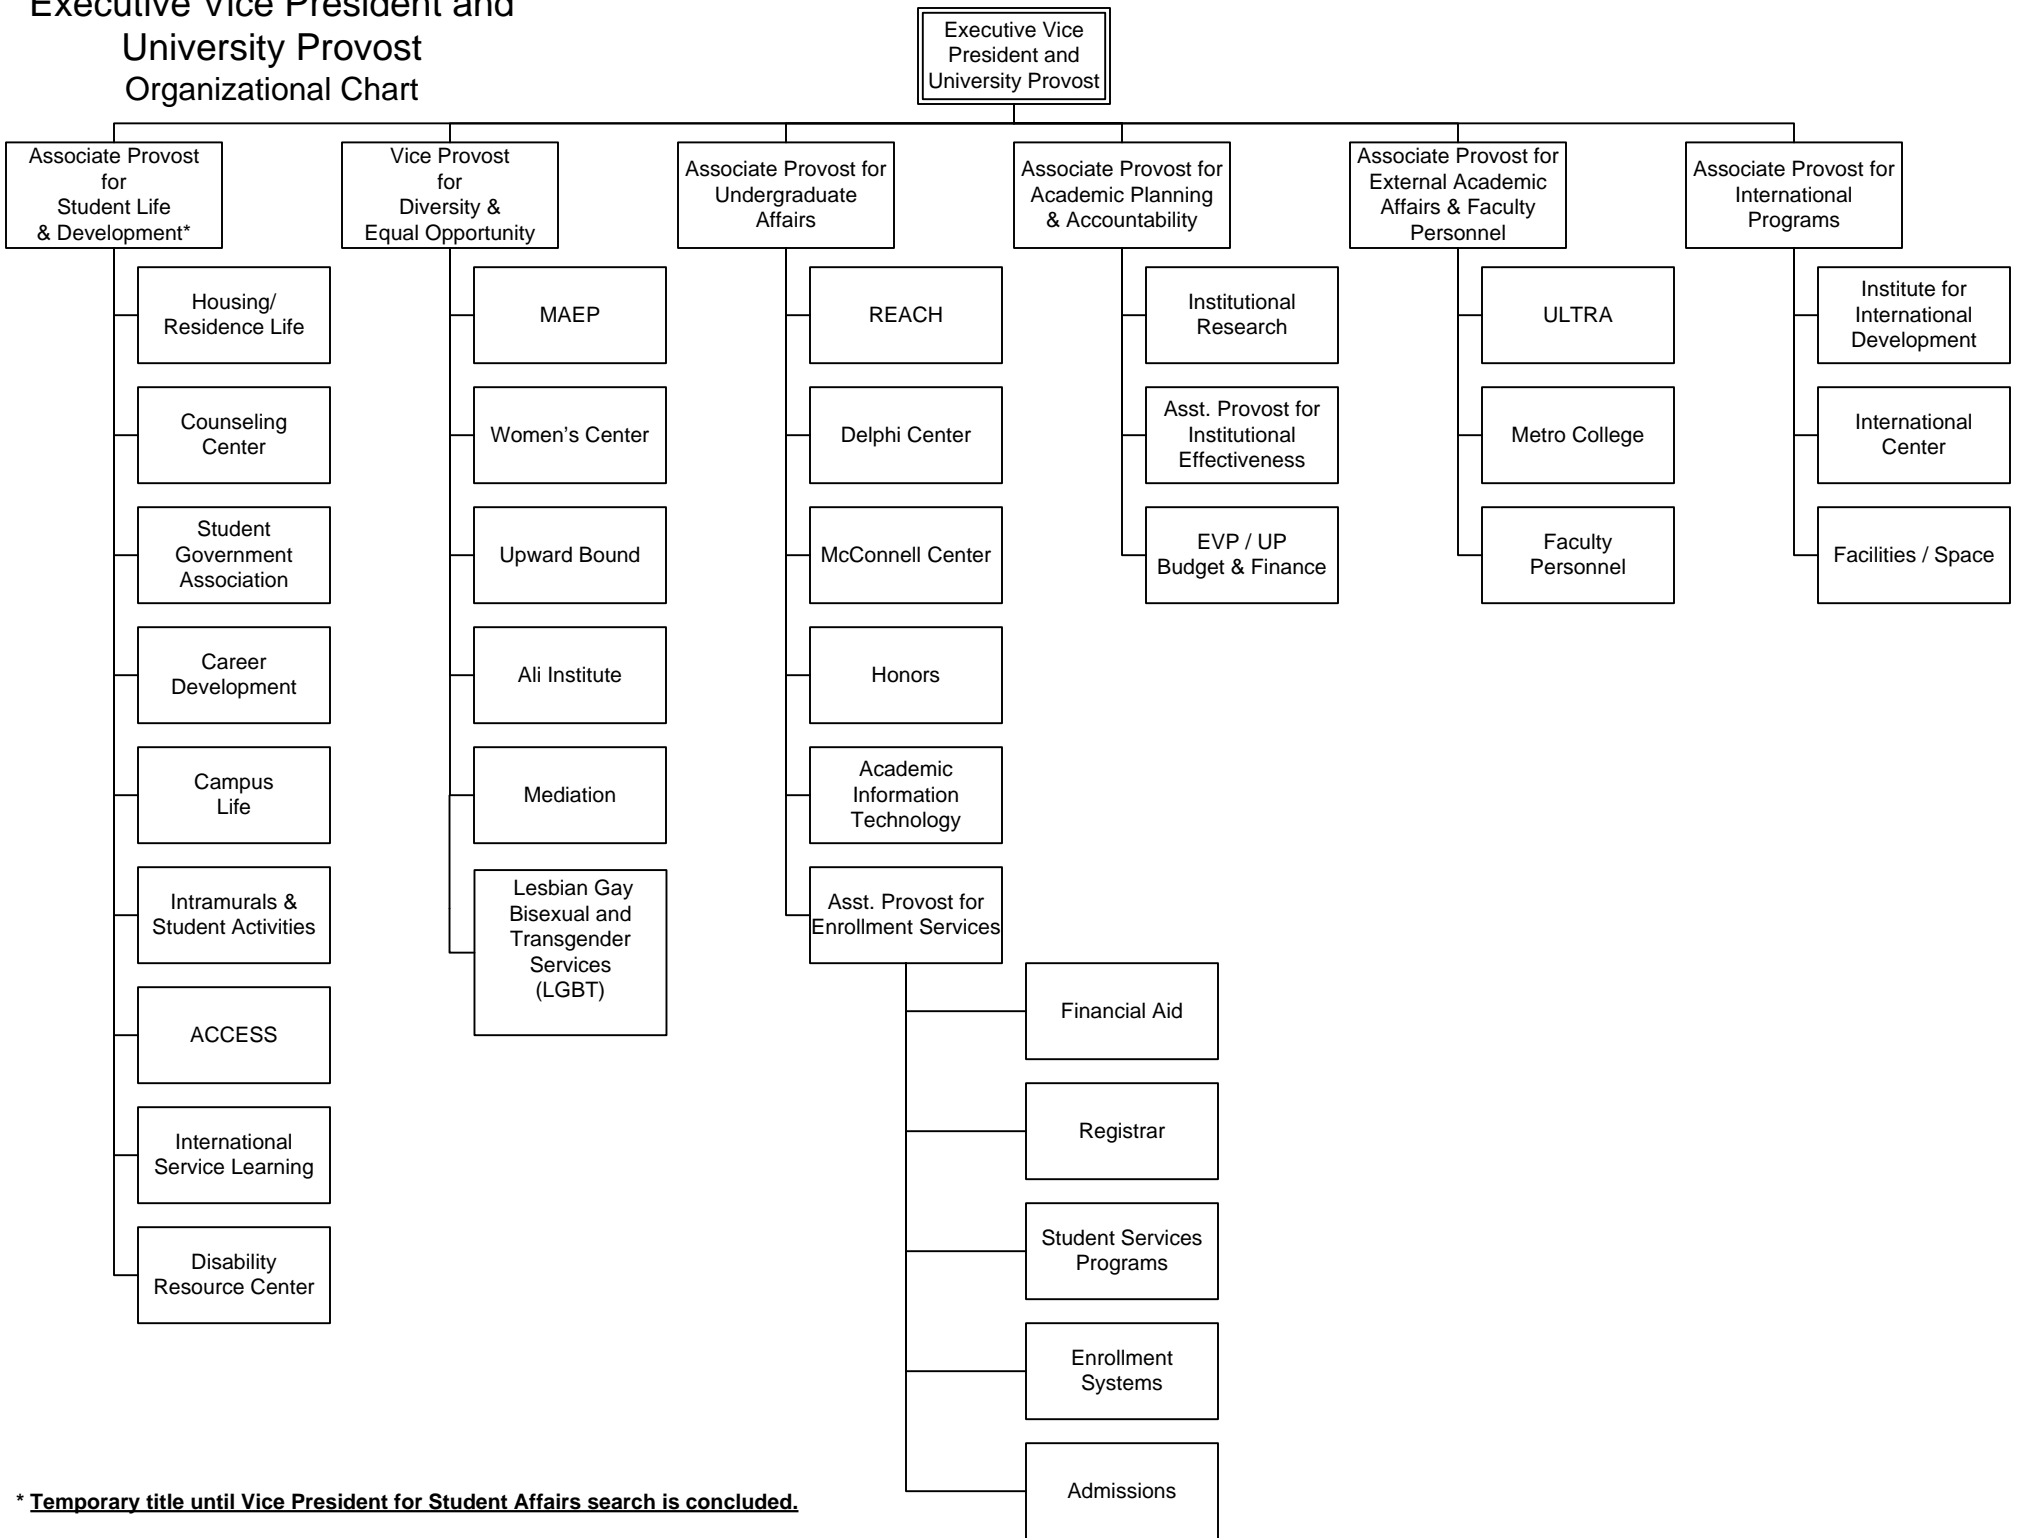

University of Louisville
and
Leadership Team
Organizational Charts

- University of Louisville
- President's Leadership Team
- Executive Vice President and
University Provost
- Executive Vice President for Research
- Executive Vice President for Health Affairs

University of Louisville Organizational Chart

President's Leadership Team
Organizational Chart

Executive Vice President and University Provost Organizational Chart

* Temporary title until Vice President for Student Affairs search is concluded.

Executive Vice President for Research Organizational Chart

Executive Vice President for Health Affairs Organizational Chart