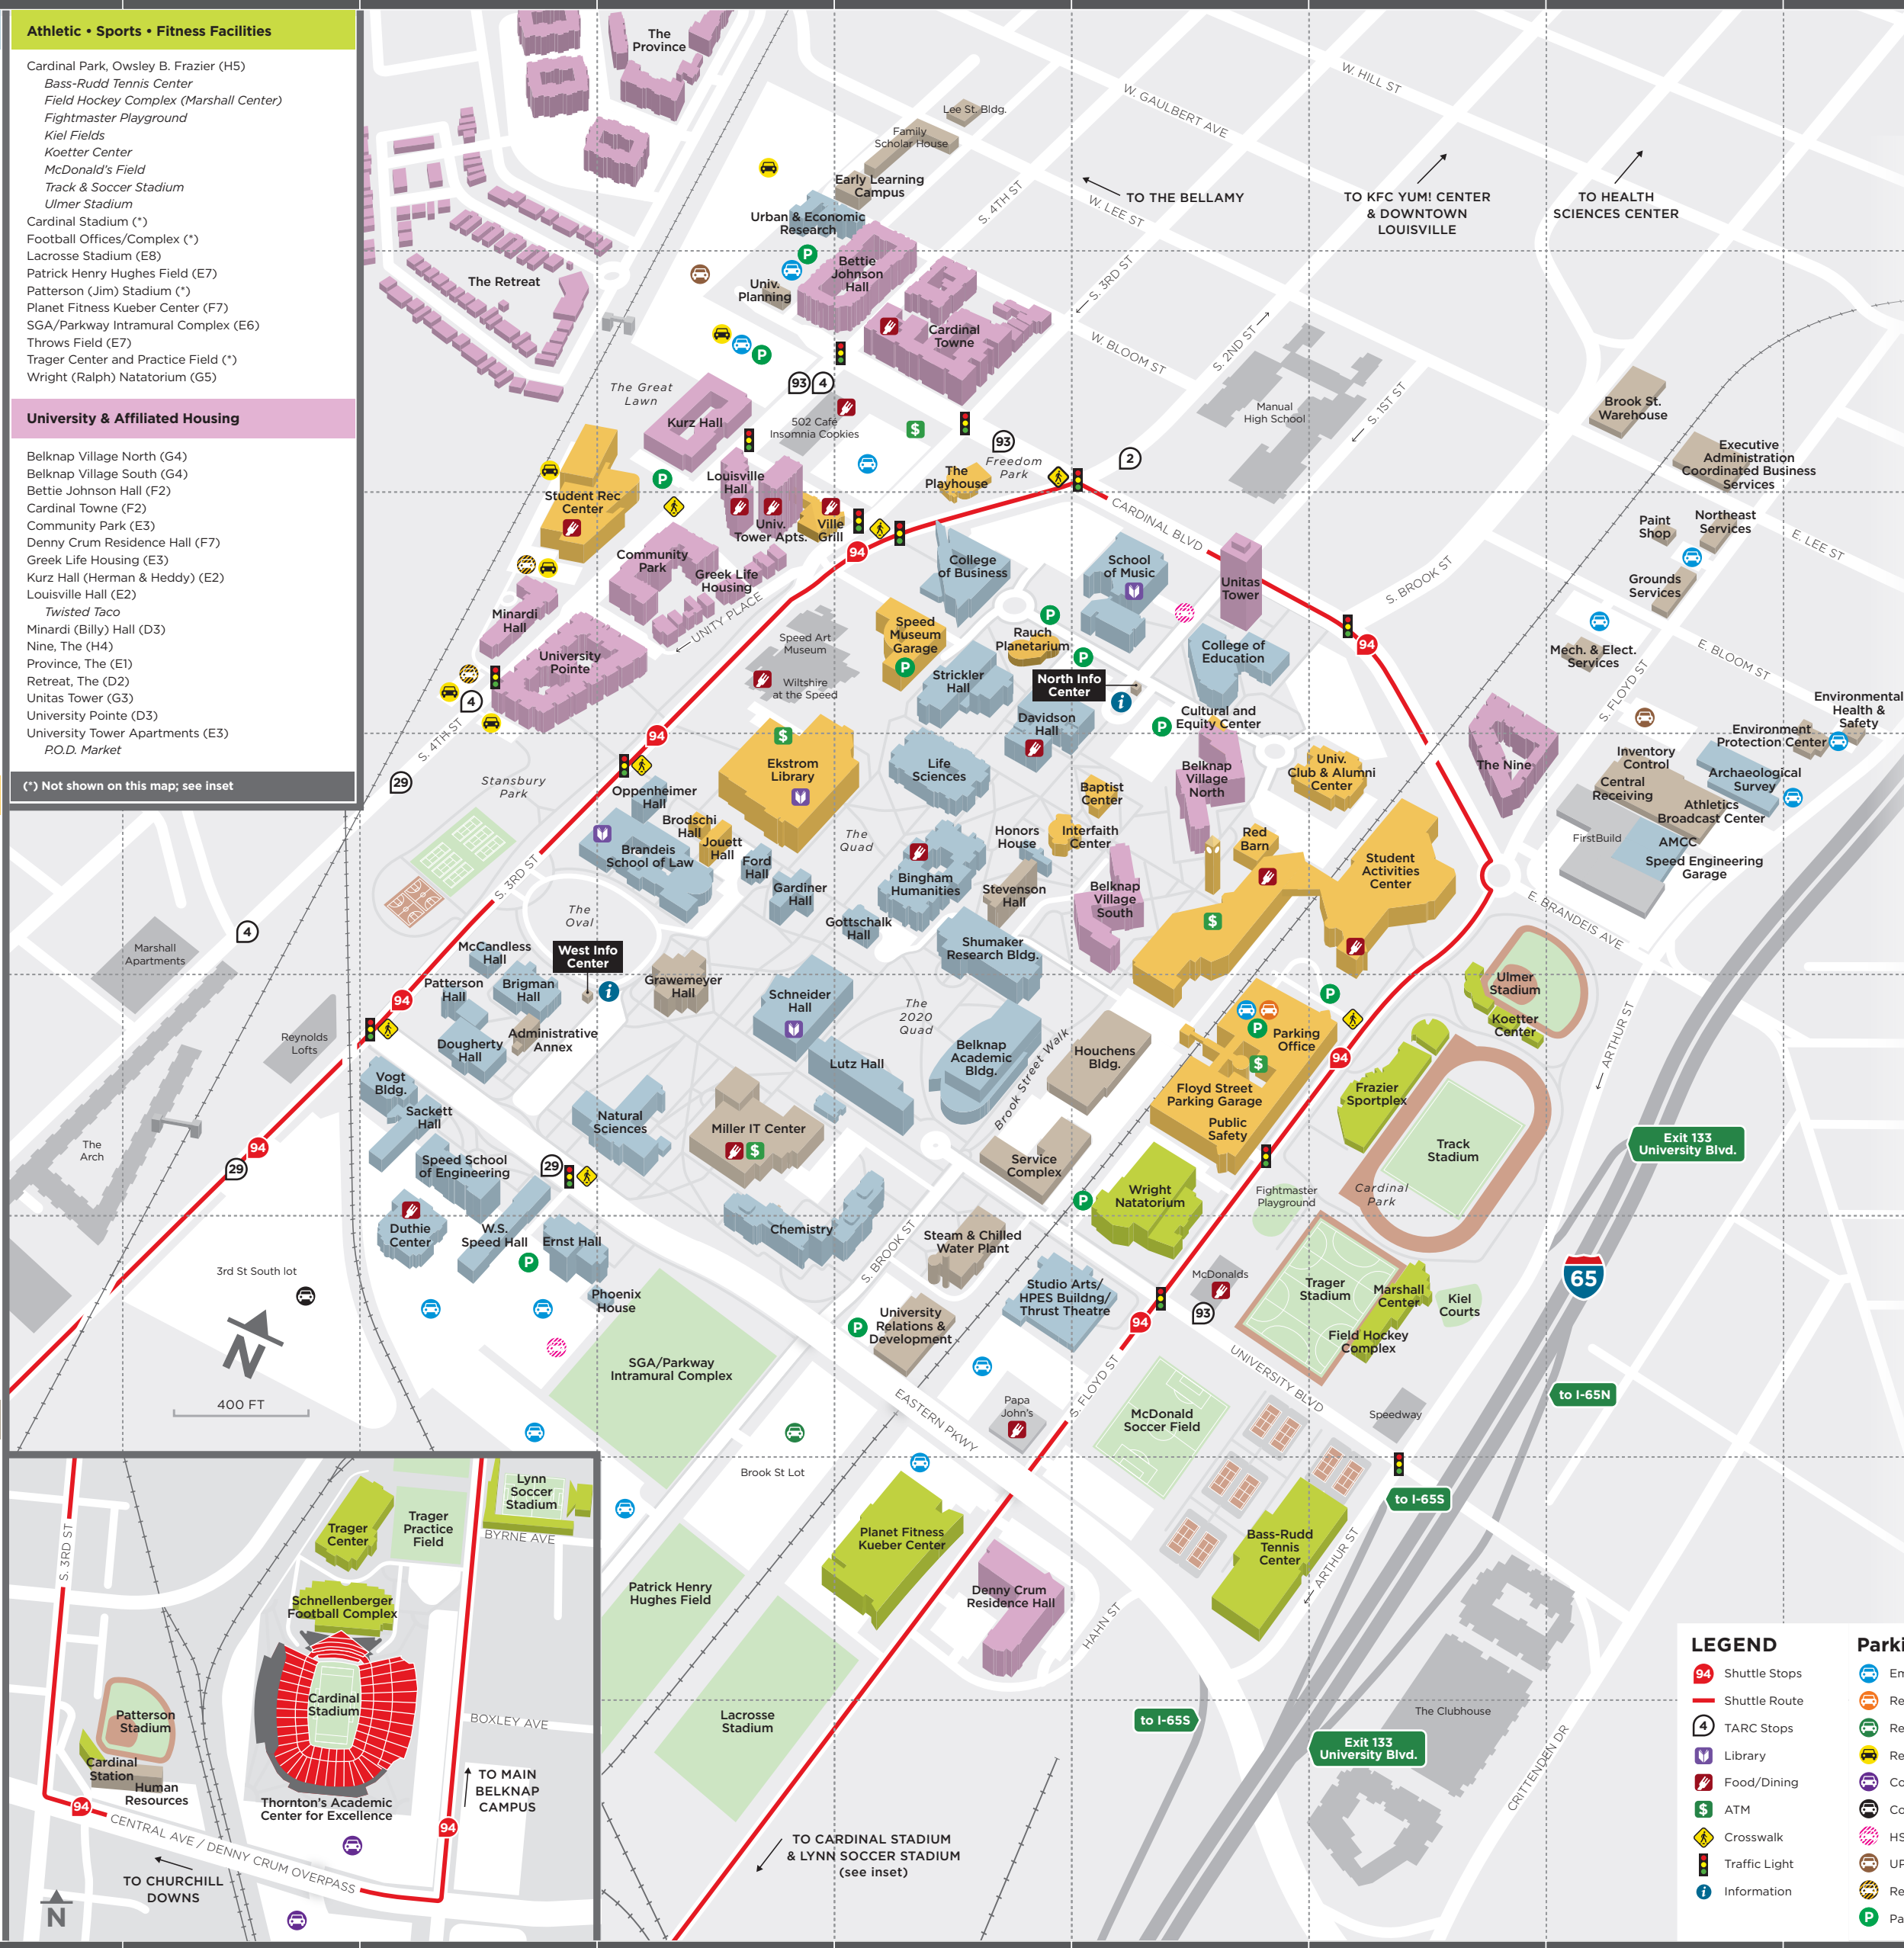

Belknap Campus Building Index

- ### Academic • Research
- Additive Manufacturing Competency Center (I4)
 - Archaeological Survey/Transportation Center (I4)
 - Belknap Academic Building (F5)
 - P.O.D. Express*
 - Bingham Humanities Building (F4)
 - Einstein Bros. Bagels*
 - Brandeis School of Law (Wilson Wyatt Hall) (E4)
 - Brigman Hall (D5)
 - Chemistry Building (E6)
 - College of Business (Harry S. Frazier Hall) (F3)
 - College of Education and Human Development (G3)
 - (Woodford R. and Harriett B. Porter Building)
 - Davidson Hall (F3)
 - Subway*
 - P.O.D. Express*
 - Dougherty Hall (D5)
 - Duthie Center (D6)
 - Duthie Dash*
 - Ernst Hall (D6)
 - Ford Hall (E4)
 - Gardiner Hall/A&S (E4)
 - Gottschalk Hall (F4)
 - Life Sciences Building (E5)
 - Lutz Hall (F5)
 - McCandless Hall (D4)
 - Natural Sciences Building (E5)
 - Oppenheimer Hall (E4)
 - Overseers Honors House (F4)
 - Patterson Hall (D5)
 - Phoenix House (E6)
 - Sackett Hall (D5)
 - Schneider Hall (E5)
 - School of Music (G3)
 - Shumaker Research Building (F4)
 - Speed Engineering Garage (I4)
 - Speed School of Engineering, J.B. (D5)
 - Strickler Hall (F3)
 - Studio Arts/HPES Building/Thrust Theatre (F6)
 - Urban and Economic Research, Center for (E1)
 - Vogt (Henry) Building (D5)
 - W.S. Speed Hall (D6)

(*) Not shown on this map; see inset

LEGEND

- 94 Shuttle Stops
- Shuttle Route
- 4 TARC Stops
- Library
- Food/Dining
- ATM
- Crosswalk
- Traffic Light
- Information

Parking

- Employee/Graduate
- Resident
- Resident
- Resident
- Commuter
- Commuter
- HSC Restricted
- UPS Student
- Restricted
- Pay