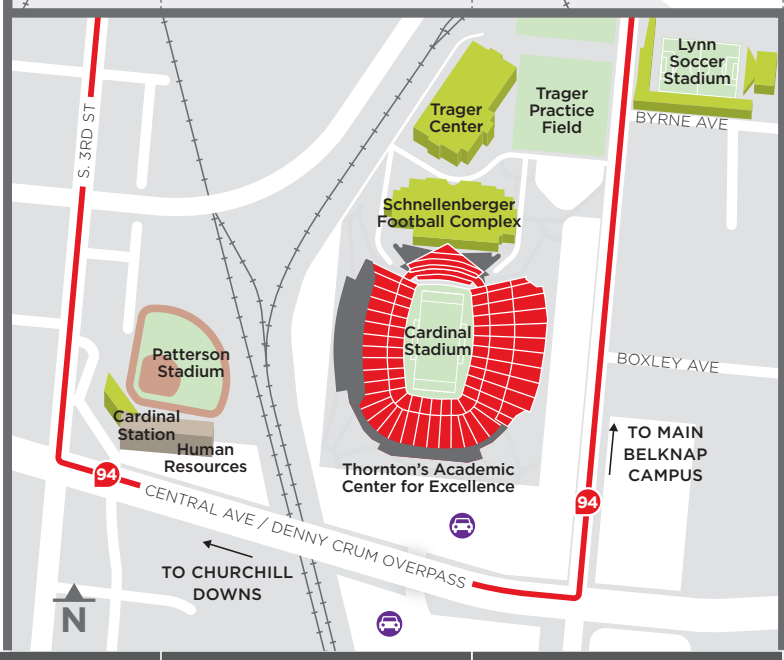

1. ### Athletic • Sports • Fitness Facilities
2. Cardinal Park, Owsley B. Frazier (H5)
   - *Bass-Rudd Tennis Center*
   - *Field Hockey Complex (Marshall Center)*
   - *Fightmaster Playground*
   - *Kiel Fields*
   - *Koetter Center*
   - *McDonald's Field*
   - *Track & Soccer Stadium*
   - *Ulmer Stadium*
   - Cardinal Stadium (*)
   - Football Offices/Complex (*)
   - Lacrosse Stadium (E8)
   - Patrick Henry Hughes Field (E7)
   - Patterson (Jim) Stadium (*)
   - Planet Fitness Kueber Center (F7)
   - SGA/Parkway Intramural Complex (E6)
   - Throws Field (E7)
   - Trager Center and Practice Field (*)
   - Wright (Ralph) Natatorium (G5)

1. ### University & Affiliated Housing
2. Belknap Village North (G4)
   - Belknap Village South (G4)
   - Bettie Johnson Hall (F2)
   - Cardinal Towne (F2)
   - Community Park (E3)
   - Denny Crum Residence Hall (F7)
   - Greek Life Housing (E3)
   - Kurz Hall (Herman & Heddy) (E2)
   - Louisville Hall (E2)
   - *Twisted Taco*
   - Minardi (Billy) Hall (D3)
   - Nine, The (H4)
   - Province, The (E1)
   - Retreat, The (D2)
   - Unitas Tower (G3)
   - University Pointe (D3)
   - University Tower Apartments (E3)
   - *P.O.D. Market*

(*) Not shown on this map; see inset

LEGEND

- 94 Shuttle Stops
- Shuttle Route
- 4 TARC Stops
- Library
- Food/Dining
- ATM
- Crosswalk
- Traffic Light
- Information

Parking

- Employee/Graduate
- Resident
- Resident
- Resident
- Commuter
- Commuter
- HSC Restricted
- UPS Student
- Restricted
- Pay